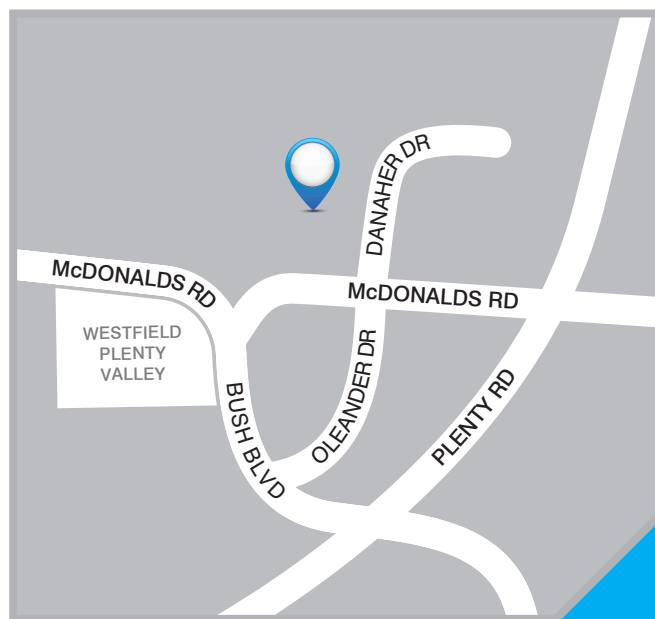

REGULAR TRADING HOURS**

Tues to Fri: 9:00am - 5:00pm

Sat: 10:00am - 1:00pm

psw.com.au Save Time, Shop Online!

SHOP
ONLINE

FLEXIBLE
EXCHANGE
OPTIONS

RETAIL
STORE

ASK IN
STORE ***

PSWSCHOOLS

PSW_APPAREL

*** No new lay-bys in January, Lay-bys require a 20% deposit, Lay-bys available in-store only. Extended lay-by for 'Back to School 2020' must be placed between Mon 4th Nov and Fri 20th Dec 2019. Lay-bys must be paid for and picked-up by Sat 25th Jan 2020.

** Store trading hours are subject to change, please refer to psw.com.au for all store trading hours, holiday trading and public holiday information, or call the customer service team on (03) 9768 0333.

* School Price Lists are subject to change throughout the year.